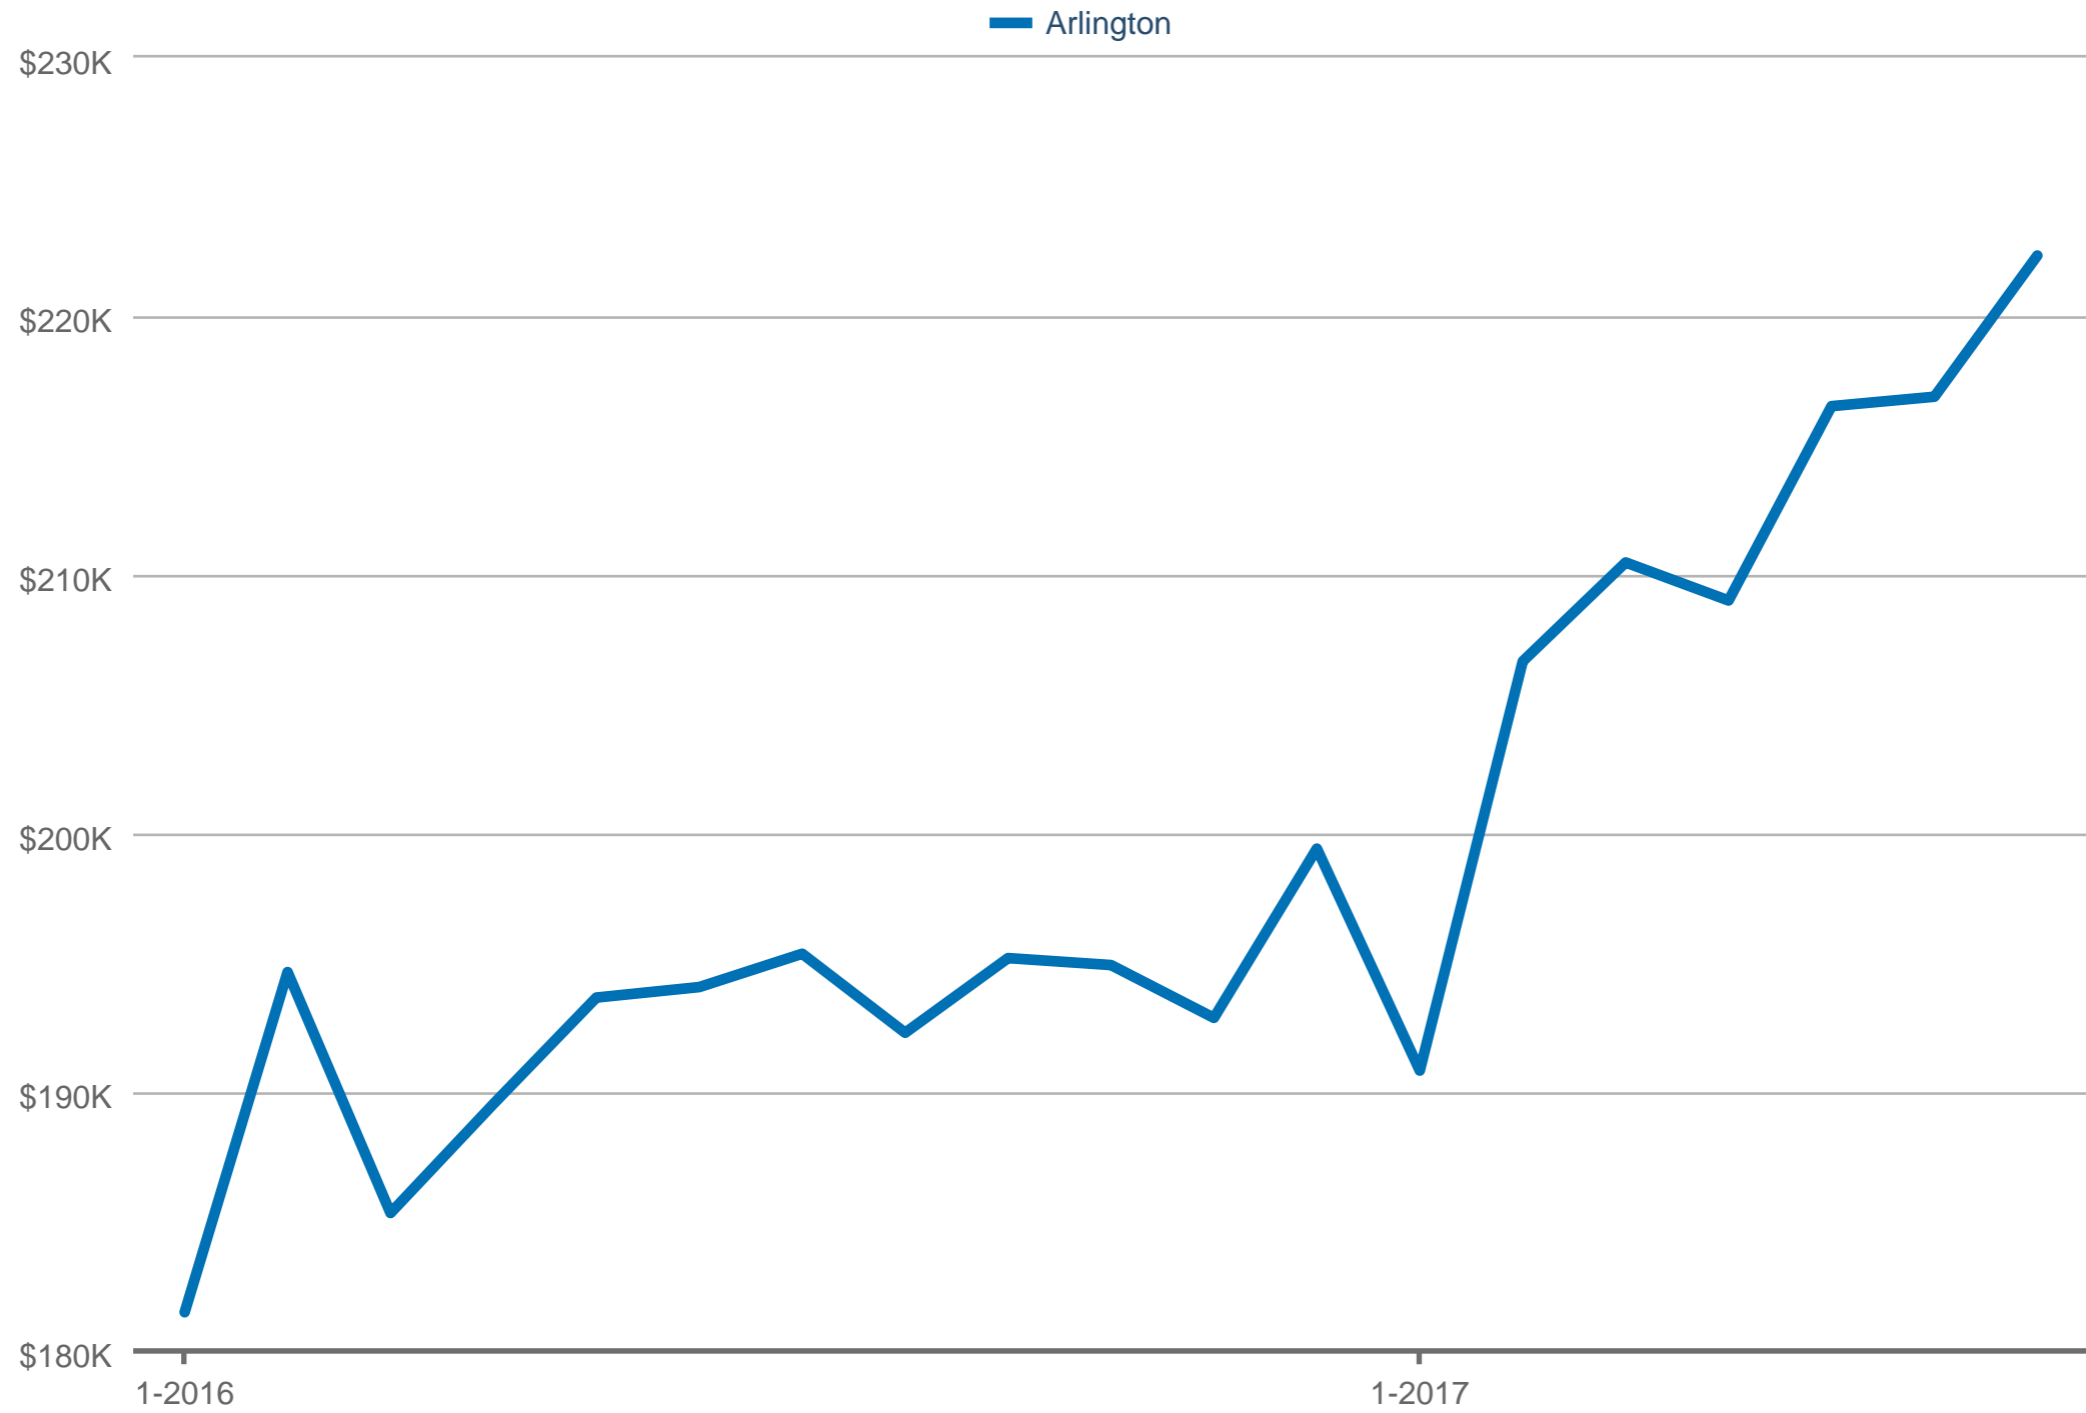

### Average Sales Price

Arlington

Each data point is one month of activity. Data is from August 23, 2017.